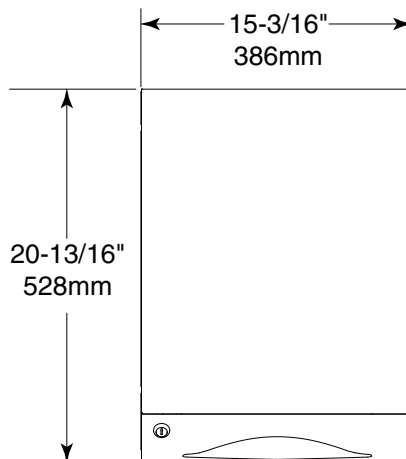

Technical Data

ClassicSeries® CONVERTIBLE FOLDED TOWEL DISPENSER MODULE

3944-52

Line art shown without door in place

MATERIALS:

Cabinet — 18-8 S, type-304, 22-gauge (0.8mm) stainless steel with satin-finish on exposed surfaces. All welded construction. Rounded towel tray has hemmed opening to dispense paper towels without tearing. Capacity: 600 C-fold or 800 multifold paper towels with a semi-concealed tumbler lock keyed like other Bobrick washroom accessories.

Door — 18-8 S, type-304, 22-gauge (0.8mm) stainless steel with satin-finish. Double-pan-back construction. Secured to cabinet with a full-length stainless steel piano-hinge.

OPERATION:

Paper towel dispenser accommodates C-fold or multifold paper towels without adjustment or use of adapters. To adapt to changing needs of washrooms, this unit is field convertible with the Universal Touch-Free Roll Towel Module or Automatic, Universal Touch-Free Roll Towel Module. To order convertible modules, reference part numbers below under Options.

Options:

- Universal Touch-Free Roll Towel Dispenser Module convertible in field: order Bobrick Part No. 3961-50.
- Automatic, Universal Roll Towel Dispenser Module convertible in field: order Bobrick Part No. 3974-50.

INSTALLATION:

Remove existing dispenser module, then install new folded towel dispenser module per Form No. 3944-69. For removal of Universal Roll Towel Dispenser Module refer to Form No. 3961-69. For removal of Automatic, Universal Roll Towel Dispenser Module refer to Form No. 3974-69.

SPECIFICATION:

Convertible folded towel dispenser module shall be type-304 stainless steel with all-welded construction; exposed surfaces shall have satin finish. Door shall be secured to cabinet with a full-length stainless steel piano-hinge and equipped with a semi-concealed tumbler lock keyed like other Bobrick washroom accessories. Paper towel dispenser shall dispense 600 C-fold or 800 multifold paper towels.

RYNAT INDUSTRIES AUSTRALIA PTY LTD | www.rynat.com | Email: sales@rynat.com |

| Aust Wide: 1300 558 518 | Tel: +61 8 6254 6555 | 20 Murray Rd South Welshpool WA |