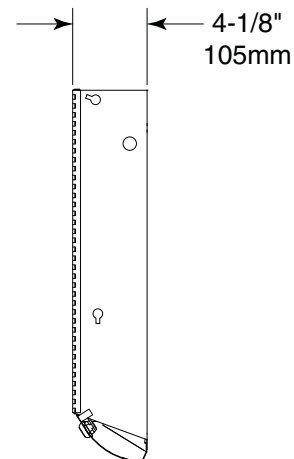

Technical Data

ClassicSeries® CONVERTIBLE FOLDED TOWEL DISPENSER MODULE

3944-52

Line art shown without door in place

MATERIALS:

Cabinet — 18-8 S, type-304, 22-gauge (0.8mm) stainless steel with satin-finish on exposed surfaces. All welded construction. Rounded towel tray has hemmed opening to dispense paper towels without tearing. Capacity: 600 C-fold or 800 multifold paper towels with a semi-concealed tumbler lock keyed like other Bobrick washroom accessories.

Door — 18-8 S, type-304, 22-gauge (0.8mm) stainless steel with satin-finish. Double-pan-back construction. Secured to cabinet with a full-length stainless steel piano-hinge.

OPERATION:

Paper towel dispenser accommodates C-fold or multifold paper towels without adjustment or use of adapters. To adapt to changing needs of washrooms, this unit is field convertible with the Universal Touch-Free Roll Towel Module or Automatic, Universal Touch-Free Roll Towel Module. To order convertible modules, reference part numbers below under Options.

Options:

- Universal Touch-Free Roll Towel Dispenser Module convertible in field: order Bobrick Part No. 3961-50.
- Automatic, Universal Roll Towel Dispenser Module convertible in field: order Bobrick Part No. 3974-50.

INSTALLATION:

Remove existing dispenser module, then install new folded towel dispenser module per Form No. 3944-69. For removal of Universal Roll Towel Dispenser Module refer to Form No. 3961-69. For removal of Automatic, Universal Roll Towel Dispenser Module refer to Form No. 3974-69.

SPECIFICATION:

Convertible folded towel dispenser module shall be type-304 stainless steel with all-welded construction; exposed surfaces shall have satin finish. Door shall be secured to cabinet with a full-length stainless steel piano-hinge and equipped with a semi-concealed tumbler lock keyed like other Bobrick washroom accessories. Paper towel dispenser shall dispense 600 C-fold or 800 multifold paper towels.

RYNAT INDUSTRIES AUSTRALIA PTY LTD | www.rynat.com | Email: sales@rynat.com |

| Aust Wide: 1300 558 518 | Tel: +61 8 6254 6555 | 20 Murray Rd South Welshpool WA |