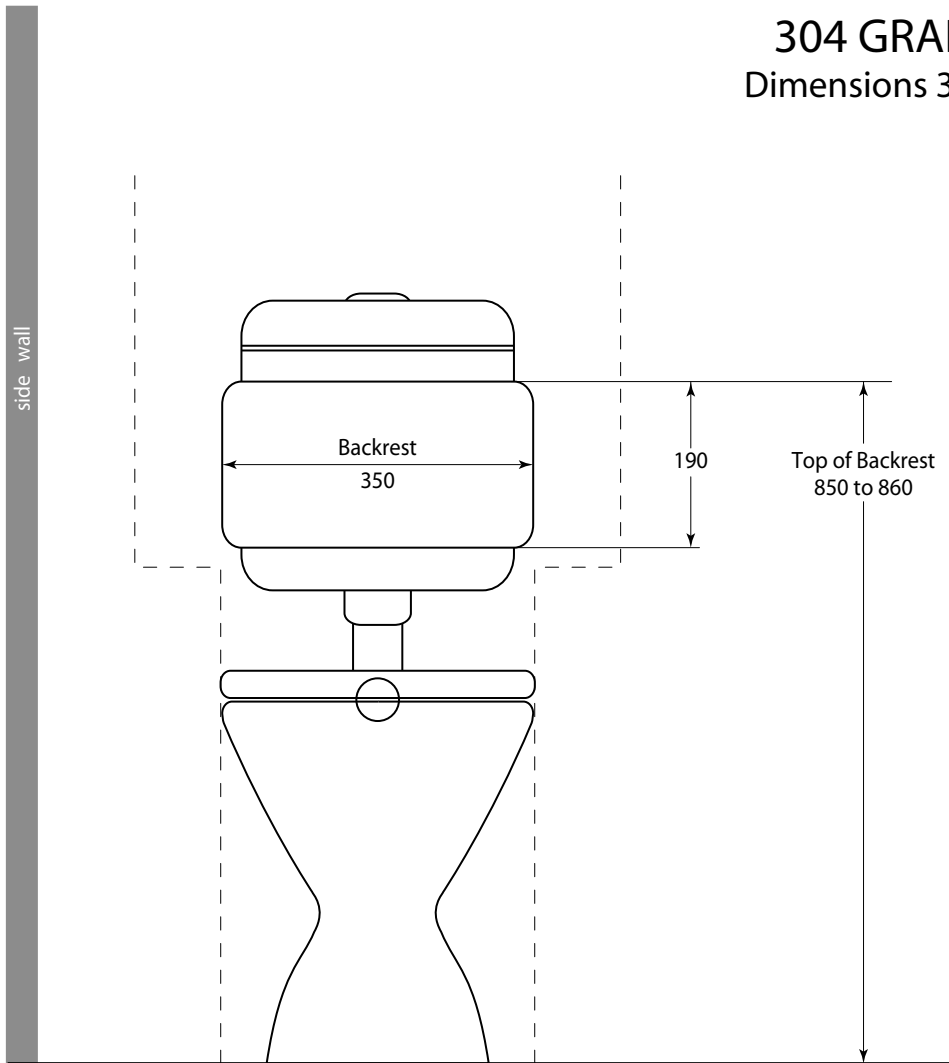

BACKREST MODEL B81119

SUITS AS1428.1 - 2009

304 GRADE STAINLESS STEEL

Dimensions 350mm Wide x 190mm High

WATER CLOSET INSTALLATION - FRONT VIEW
Dimensions in millimetres

WATER CLOSET INSTALLATION - SIDE VIEW
Dimensions in millimetres