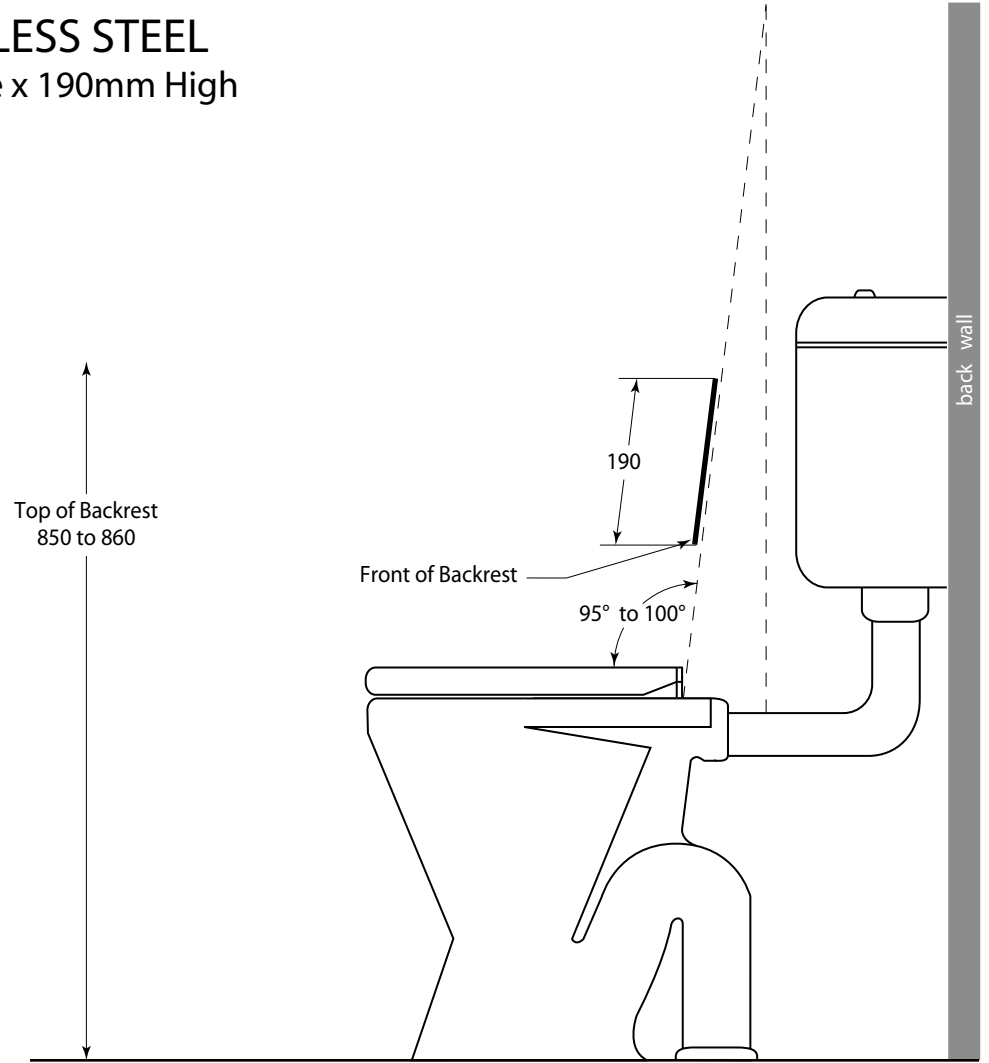

BACKREST MODEL B81119

SUITS AS1428.1 - 2009

304 GRADE STAINLESS STEEL

Dimensions 350mm Wide x 190mm High

WATER CLOSET INSTALLATION - FRONT VIEW
Dimensions in millimetres

WATER CLOSET INSTALLATION - SIDE VIEW
Dimensions in millimetres