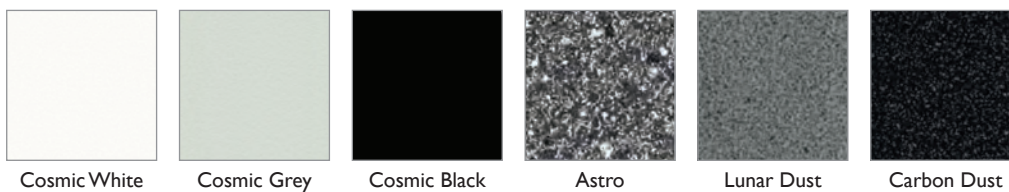

POLYREY COMPACT COLOUR RANGE (*not suitable for division panels exceeding 1500mm depth)

CLEAF COLOUR RANGE (not suitable for showers)

POLYTEC COMPACT & MDF COLOUR RANGE

LAMINEX COMPACT & MDF COLOUR RANGE

LAMINEX XR COMPACT COLOUR RANGE

green building council australia
MEMBER

Rynat Products are engineered to provide maximum strength and durability which lowers maintenance or replacement costs offering long product life span and low panel emissions for better indoor air quality hence substantially contributing towards your **Green Star Credit Rating Points**.